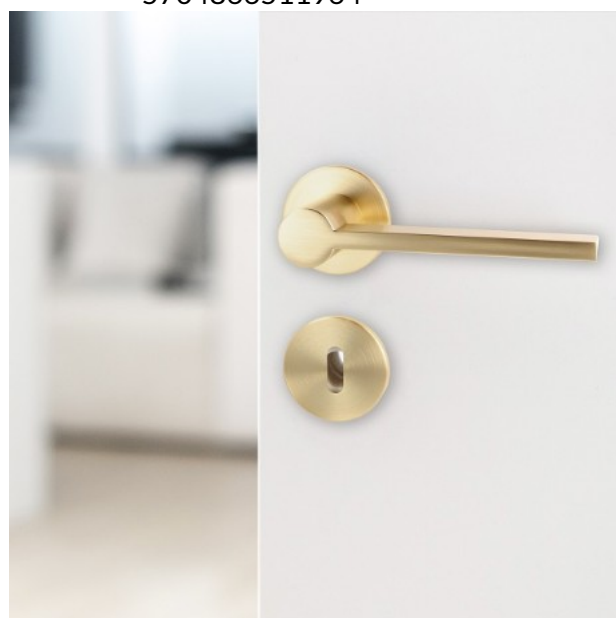

PRODUCT SHEET

Description:

Zamak Door Handle "Rock", Brushed Brass, 8x8x95mm Split Spindle, Incl. Round Spring Rosettes, Oval Key Hole, Escutcheons, Hex Key, Wooden Screws, M4 Connecting Screws & Washers. cc: 38mm. Door Thickness: 38-50mm.

Item number:

27.20.307-0

Units	Box	Carton	HS Code	Barcode
Pair	1	20	8302411000	
5704866511964				

SISO A/S

Mileparken 11
DK-2740 Skovlunde
Denmark
VAT: DK 24786013

Phone +45 45 830 900

www.siso.dk
siso@siso.dk

Danske Bank
Nytorv Branch
Copenhagen
SWIFT: DABADKKK

Account no.
4180 3112 112936
IBAN Account
DK7230003112112936