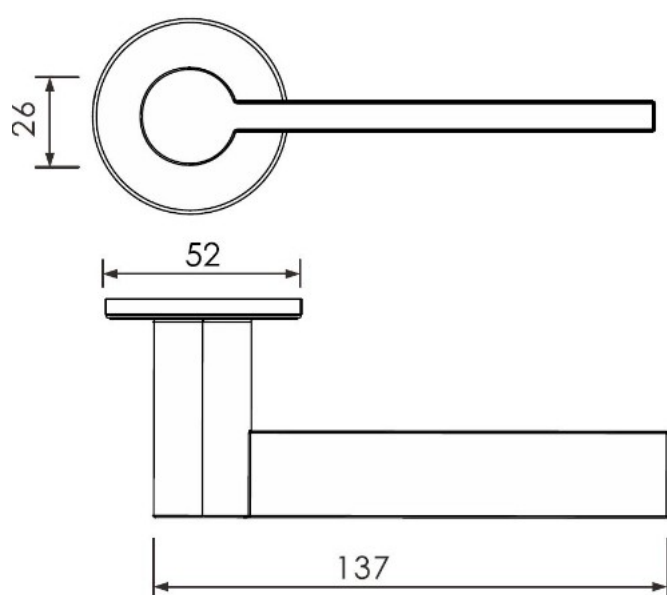

PRODUCT SHEET

Description:

Zamak Door Handle "Rock", Brushed Brass, 8x8x95mm Split Spindle, Incl. Round Spring Rosettes, Oval Key Hole, Escutcheons, Hex Key, Wooden Screws, M4 Connecting Screws & Washers. cc: 38mm. Door Thickness: 38-50mm.

Item number:

27.20.307-0

| Units | Box | Carton | HS Code | Barcode |
|---------------|-----|--------|------------|--|
| Pair | 1 | 20 | 8302411000 |  |
| 5704866511964 | | | | |

SISO A/S

Mileparken 11
DK-2740 Skovlunde
Denmark
VAT: DK 24786013